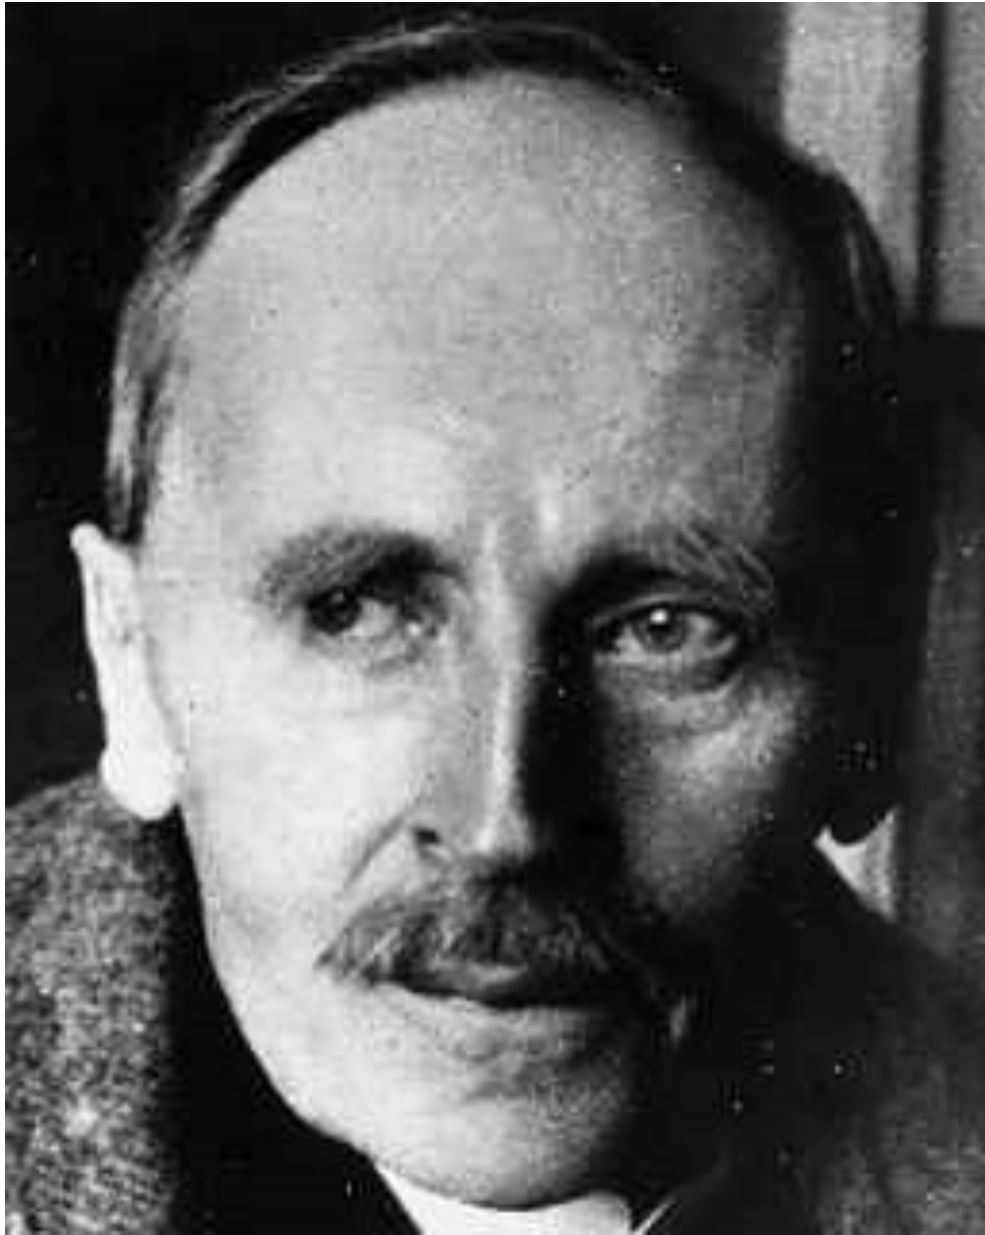

Family of Swami Siddheswarananda with mother in center to left of the swami.

Swami Siddheswarananda's Guru, Swami Brahmananda

Ramana Maharshi

Entrance at 51 Ave Alhand, Paris 1938

Romain Rolland, French writer (1866-1944)
and author of *Life of Ramakrishna*,
and *Life of Vivekananda* (in French and English)

With adventurer and author Alan Bombard (1924- 2005)

Professor S. Radhakrishnan— future president of India (1888-1975)
(first row, far left) - he was the swami's college professor.

**With Jean Herbert (1987-1980)
in Geneva, Switzerland 1938**